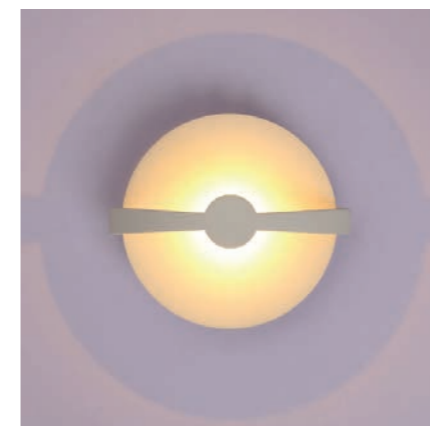

LEDLUX

Circum

Circum Version 1